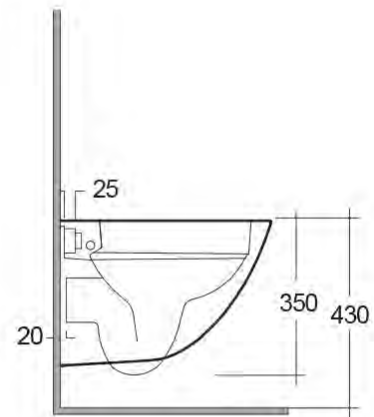

RAK-SENSATION W/HIDDEN FIXATIONS

Sospeso | WC

CODICE DIANFLEX 182-U411

RAK
CERAMICS