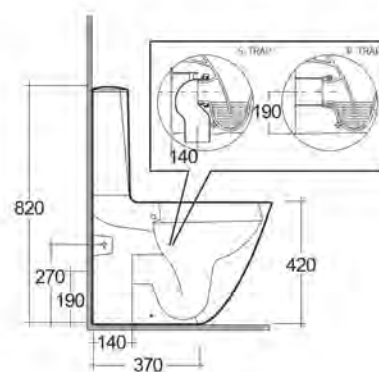

Dimensions: All dimensions in mm tolerance $\pm 5\%$ for below 200mm and $\pm 3\%$ for above 200mm.
Note: Due to a continuing development programme to improve design and performance, the manufacturer reserves all rights to vary specifications without prior information.
Please note accessories are for photographic use only.

Tipo di scarico: A parete

Sifone: Nascosto

Opzioni del sedile: Urea

Forma: Ovale

Collezione: [RAK-SENSATION](#)

| Codice | Nome |
|--------|------|
|--------|------|

| | |
|---------------|---------------------------------------|
| SENWC1446AWHA | SENSATION WATER CLOSET WALL HUNG 52CM |
|---------------|---------------------------------------|

Dimensions: All dimensions in mm tolerance $\pm 5\%$ for below 200mm and $\pm 3\%$ for above 200mm.

Note: Due to a continuing development programme to improve design and performance, the manufacturer reserves all rights to vary specifications without prior information.

Please note accessories are for photographic use only.

Scheda tecnica

| | |
|---------------------|-------------------------------|
| Dimensioni: | 620 x 380 mm |
| Peso: | 31 Kg |
| Colore: | bianco alpino |
| Tipo di scarico: | A parete & A terra |
| Sifone: | Nascosto |
| Opzioni del sedile: | Urea |
| Forma: | Ovale |
| Collezione: | RAK-SENSATION |