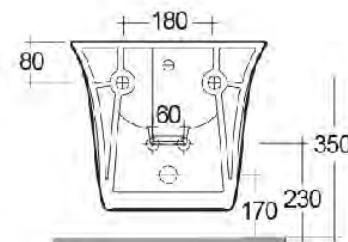

RAK-SENSATION W/HIDDEN FIXATIONS

Bidet | Sospeso

CODICE DIANFLEX 182-U313-R

RAK
CERAMICS

Scheda tecnica

Dimensioni: 380 x 520 mm

Peso: 20 Kg

Colore: bianco alpino

Dimensions: All dimensions in mm tolerance $\pm 5\%$ for below 200mm and $\pm 3\%$ for above 200mm.
Note: Due to a continuing development programme to improve design and performance, the manufacturer reserves all rights to vary specifications without prior information.
Please note accessories are for photographic use only.