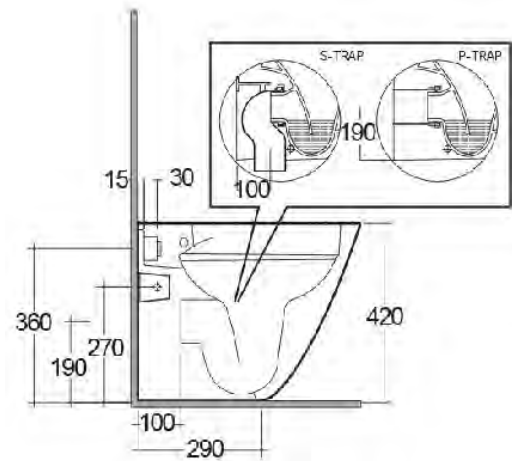

RAK-SENSATION W/HIDDEN FIXATIONS

RAK
CERAMICS

Da terra | WC

CODICE DIANFLEX 182-U450

Scheda tecnica

Dimensioni:	520 x 380 mm
Peso:	25 Kg
Colore:	bianco alpino
Tipo di scarico:	A parete & A terra
Sifone:	Nascosto
Opzioni del sedile:	Urea
Forma:	Ovale
Collezione:	RAK-SENSATION

Codice	Nome

SENWC1346AWHA	SENSATION WATER CLOSET FLOOR STANDING P|S-TRAP 52CM