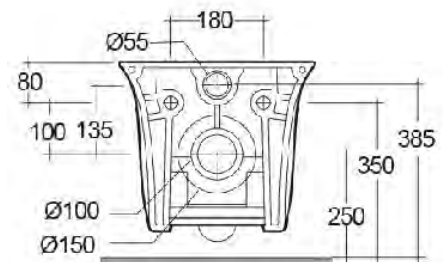

RAK-SENSATION W/HIDDEN FIXATIONS

RAK
CERAMICS

Sospeso | WC

CODICE DIANFLEX 182-U412

Scheda tecnica

Dimensioni: 520 x 380 mm

Peso: 22 Kg

Colore: bianco alpino

Tipo di scarico: A parete

Sifone: Nascosto

Opzioni del sedile: Urea

Forma: Ovale

Collezione: [RAK-SENSATION](#)

Codice	Nome

SENWC1446AWHA	SENSATION WATER CLOSET WALL HUNG 52CM