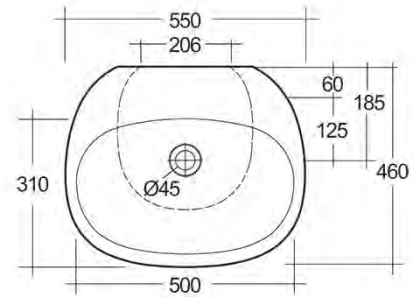

Scheda tecnica

Dimensioni: 600 x 380 mm

Peso: 11 Kg

Colore: bianco alpino

Forma: Ovale

Troppopieno: sì

Collezione: [RAK-SENSATION](#)

| Codice | Nome |
|---------------|---------------------------------------|
| SENCT6000AWHA | SENSATION WASH BASIN COUNTER TOP 60CM |

Dimensions: All dimensions in mm tolerance $\pm 5\%$ for below 200mm and $\pm 3\%$ for above 200mm.

Note: Due to a continuing development programme to improve design and performance, the manufacturer reserves all rights to vary specifications without prior information.

Please note accessories are for photographic use only.

RAK-SENSATION

Lavabo | Lavabo Free Standing

CODICE DIANFLEX 182-U113

RAK
CERAMICS

Scheda tecnica

Dimensioni: 550 x 460 mm

Peso: 40 Kg