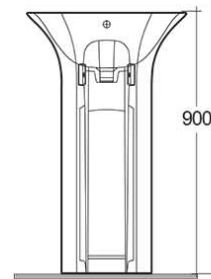

Dimensions: All dimensions in mm tolerance $\pm 5\%$ for below 200mm and $\pm 3\%$ for above 200mm.

Note: Due to a continuing development programme to improve design and performance, the manufacturer reserves all rights to vary specifications without prior information.

Please note accessories are for photographic use only.

RAK-SENSATION

Lavabo | Lavabo Free Standing CODICE DIANFLEX 182-U114

RAK
CERAMICS

Scheda tecnica

Dimensioni: 550 x 460 mm

Peso: 40 Kg

Colore: bianco alpino