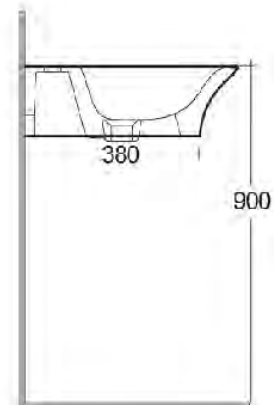

RAK-SENSATION

Lavabo | Sospeso

CODICE DIANFLEX 182-U100-60

RAK
CERAMICS

Scheda tecnica

Dimensioni: 600 x 460 mm

Peso: 16 Kg

Colore: bianco alpino

Forma: Ovale

Troppopieno: sì

Collezione: [RAK-SENSATION](#)

Codice	Nome
SENWB6001AWHA	SENSATION WASH BASIN WALL HUNG 60CM

Dimensions: All dimensions in mm tolerance $\pm 5\%$ for below 200mm and $\pm 3\%$ for above 200mm.

Note: Due to a continuing development programme to improve design and performance, the manufacturer reserves all rights to vary specifications without prior information.

Please note accessories are for photographic use only.