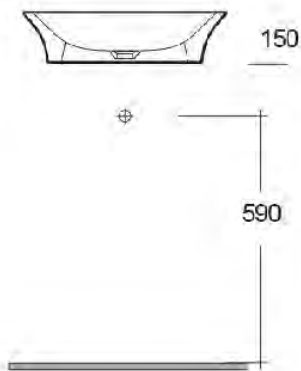

Forma: Ovale

Troppopieno: sì

Collezione: [RAK-SENSATION](#)

| Codice | Nome |
|---------------|-------------------------------------|
| SENWB6501AWHA | SENSATION WASH BASIN WALL HUNG 65CM |

Dimensions: All dimensions in mm tolerance $\pm 5\%$ for below 200mm and $\pm 3\%$ for above 200mm.

Scheda tecnica

Dimensioni: 600 x 380 mm

Peso: 11 Kg

Colore: bianco alpino

Forma: Ovale

Troppopieno: sì

Collezione: [RAK-SENSATION](#)

| Codice | Nome |
|---------------|---------------------------------------|
| SENCT6000AWHA | SENSATION WASH BASIN COUNTER TOP 60CM |

Dimensions: All dimensions in mm tolerance $\pm 5\%$ for below 200mm and $\pm 3\%$ for above 200mm.

Note: Due to a continuing development programme to improve design and performance, the manufacturer reserves all rights to vary specifications without prior information.