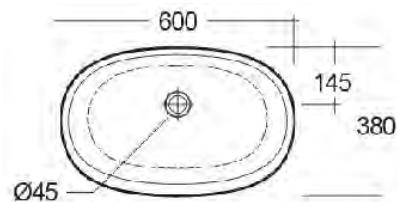

Scheda tecnica

Dimensioni: 600 x 380 mm

Peso: 11 Kg

Colore: bianco alpino

Forma: Ovale

Troppopieno: sì

Collezione: [RAK-SENSATION](#)

Codice	Nome
SENCT6000AWHA	SENSATION WASH BASIN COUNTER TOP 60CM

Dimensions: All dimensions in mm tolerance $\pm 5\%$ for below 200mm and $\pm 3\%$ for above 200mm.

Note: Due to a continuing development programme to improve design and performance, the manufacturer reserves all rights to vary specifications without prior information.

Please note accessories are for photographic use only.