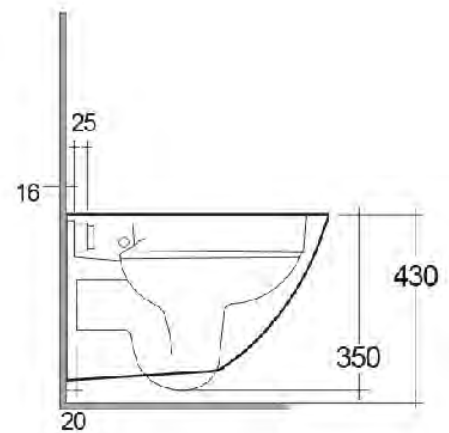

RAK-SENSATION W/HIDDEN FIXATIONS

RAK
CERAMICS

Sospeso | WC

CODICE DIANFLEX 182-U412

Scheda tecnica

Dimensioni: 520 x 380 mm

Peso: 22 Kg

Colore: bianco alpino

Tipo di scarico: A parete

Sifone: Nascosto

Opzioni del sedile: Urea

Forma: Ovale

Collezione: [RAK-SENSATION](#)

Codice	Nome

SENWC1446AWHA	SENSATION WATER CLOSET WALL HUNG 52CM