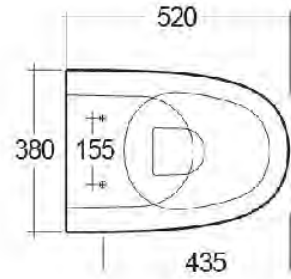

RAK-SENSATION W/HIDDEN FIXATIONS

RAK
CERAMICS

Sospeso | WC

CODICE DIANFLEX 182-U412

Scheda tecnica

Dimensioni: 520 x 380 mm

Peso: 22 Kg

Colore: bianco alpino

Tipo di scarico: A parete

Sifone: Nascosto

Opzioni del sedile: Urea

Forma: Ovale

Collezione: [RAK-SENSATION](#)

Codice	Nome

SENWC1446AWHA	SENSATION WATER CLOSET WALL HUNG 52CM