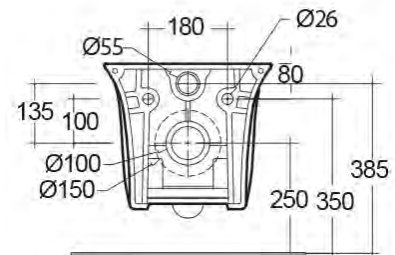

Dimensions: All dimensions in mm tolerance $\pm 5\%$ for below 200mm and $\pm 3\%$ for above 200mm.
Note: Due to a continuing development programme to improve design and performance, the manufacturer reserves all rights to vary specifications without prior information.
Please note accessories are for photographic use only.

Sifone: Nascosto

Opzioni del sedile: Urea

Forma: Ovale

Collezione: [RAK-SENSATION](#)

Codice

Nome

SENWC1447AWHA SENSATION WATER CLOSET WALL
HUNG 48CM

Dimensions: All dimensions in mm tolerance $\pm 5\%$ for below 200mm and $\pm 3\%$ for above 200mm.
Note: Due to a continuing development programme to improve design and performance, the manufacturer reserves all rights to vary specifications without prior information.
Please note accessories are for photographic use only.