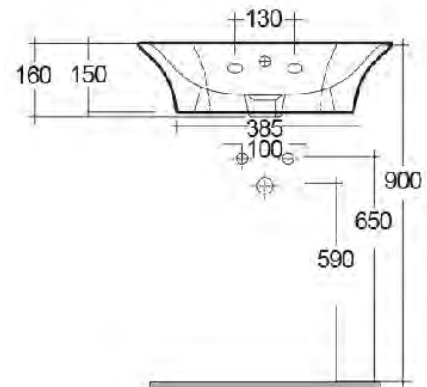

RAK-SENSATION

Lavabo | Sospeso

CODICE DIANFLEX 182-U100-55

RAK
CERAMICS

Scheda tecnica

Dimensioni: 550 x 460 mm

Peso: 14 Kg

Colore: bianco alpino

Forma: Ovale

Troppopieno: sì

Collezione: [RAK-SENSATION](#)

Codice	Nome
SENWB5501AWHA	SENSATION WASH BASIN WALL HUNG 55CM

Dimensions: All dimensions in mm tolerance $\pm 5\%$ for below 200mm and $\pm 3\%$ for above 200mm.

Note: Due to a continuing development programme to improve design and performance, the manufacturer reserves all rights to vary specifications without prior information.

Please note accessories are for photographic use only.