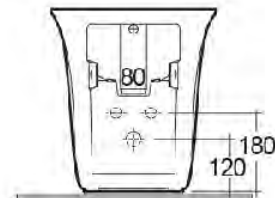

Dimensions: All dimensions in mm tolerance $\pm 5\%$ for below 200mm and $\pm 3\%$ for above 200mm.
Note: Due to a continuing development programme to improve design and performance, the manufacturer reserves all rights to vary specifications without prior information.
Please note accessories are for photographic use only.

RAK-SENSATION W/HIDDEN FIXATIONS

Bidet | Da terra

CODICE DIANFLEX 182-U350-R

RAK
CERAMICS

Scheda tecnica

Dimensioni: 380 x 520 mm

Peso: 22 Kg

Colore: bianco alpino