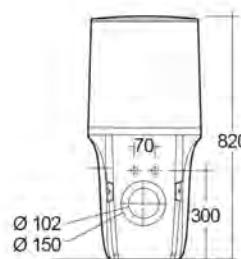

Dimensions: All dimensions in mm tolerance $\pm 5\%$ for below 200mm and $\pm 3\%$ for above 200mm.
Note: Due to a continuing development programme to improve design and performance, the manufacturer reserves all rights to vary specifications without prior information.
Please note accessories are for photographic use only.

Dimensions: All dimensions in mm tolerance $\pm 5\%$ for below 200mm and $\pm 3\%$ for above 200mm.

Note: Due to a continuing development programme to improve design and performance, the manufacturer reserves all rights to vary specifications without prior information.

Please note accessories are for photographic use only.

Scheda tecnica

| | |
|---------------------|-------------------------------|
| Dimensioni: | 620 x 380 mm |
| Peso: | 31 Kg |
| Colore: | bianco alpino |
| Tipo di scarico: | A parete & A terra |
| Sifone: | Nascosto |
| Opzioni del sedile: | Urea |
| Forma: | Ovale |
| Collezione: | RAK-SENSATION |