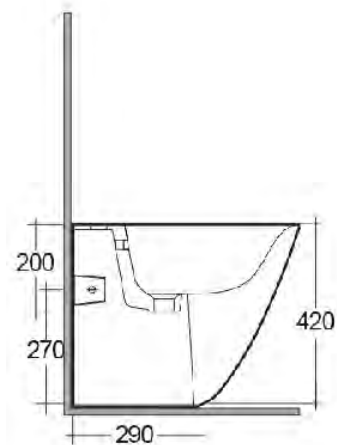

RAK-SENSATION W/HIDDEN FIXATIONS

Bidet | Da terra

CODICE DIANFLEX 182-U350-R

RAK
CERAMICS