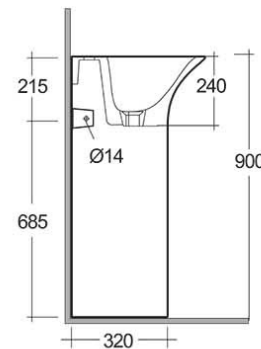

Dimensions: All dimensions in mm tolerance $\pm 5\%$ for below 200mm and $\pm 3\%$ for above 200mm.

Note: Due to a continuing development programme to improve design and performance, the manufacturer reserves all rights to vary specifications without prior information.

Please note accessories are for photographic use only.

RAK-SENSATION

Lavabo | Lavabo Free Standing CODICE DIANFLEX 182-U114

RAK
CERAMICS

Scheda tecnica

Dimensioni: 550 x 460 mm

Peso: 40 Kg

Colore: bianco alpino