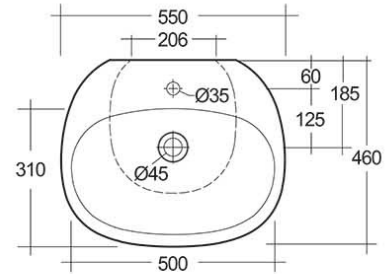

Scheda tecnica

Dimensioni: 600 x 380 mm

Peso: 11 Kg

Colore: bianco alpino

Forma: Ovale

Troppopieno: sì

Collezione: [RAK-SENSATION](#)

| Codice | Nome |
|---------------|---------------------------------------|
| SENCT6000AWHA | SENSATION WASH BASIN COUNTER TOP 60CM |

Dimensions: All dimensions in mm tolerance $\pm 5\%$ for below 200mm and $\pm 3\%$ for above 200mm.

Note: Due to a continuing development programme to improve design and performance, the manufacturer reserves all rights to vary specifications without prior information.

Please note accessories are for photographic use only.

RAK-SENSATION

Lavabo | Lavabo Free Standing CODICE DIANFLEX 182-U114

RAK
CERAMICS

Scheda tecnica

Dimensioni: 550 x 460 mm

Peso: 40 Kg

Colore: bianco alpino