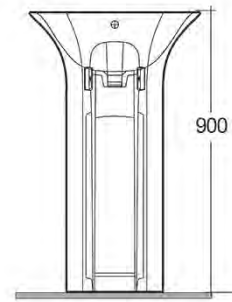

Scheda tecnica

Dimensioni: 600 x 380 mm

Peso: 11 Kg

Colore: bianco alpino

Forma: Ovale

Troppopieno: sì

Collezione: [RAK-SENSATION](#)

| Codice | Nome |
|---------------|---------------------------------------|
| SENCT6000AWHA | SENSATION WASH BASIN COUNTER TOP 60CM |

Dimensions: All dimensions in mm tolerance $\pm 5\%$ for below 200mm and $\pm 3\%$ for above 200mm.

Note: Due to a continuing development programme to improve design and performance, the manufacturer reserves all rights to vary specifications without prior information.

Please note accessories are for photographic use only.

RAK-SENSATION

Lavabo | Lavabo Free Standing

CODICE DIANFLEX 182-U113

RAK
CERAMICS

Scheda tecnica

Dimensioni: 550 x 460 mm

Peso: 40 Kg