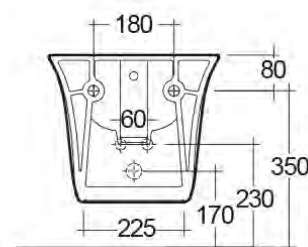

Dimensions: All dimensions in mm tolerance $\pm 5\%$ for below 200mm and $\pm 3\%$ for above 200mm.

Note: Due to a continuing development programme to improve design and performance, the manufacturer reserves all rights to vary specifications without prior information.

Please note accessories are for photographic use only.

RAK-SENSATION W/HIDDEN FIXATIONS

Bidet | Sospeso

CODICE DIANFLEX 182-U312-R

RAK
CERAMICS

Scheda tecnica

Dimensioni: 380 x 485 mm

Colore: bianco alpino

Parti: SENBD2104AWHA - SENSATION BIDET WALL HUNG W/HIDDEN FIXATIONS 48CM

Collezione: [RAK-SENSATION](#)

Codice

Nome

SENBD2104AWHA SENSATION BIDET WALL HUNG W/HIDDEN FIXATIONS 48CM

Dimensions: All dimensions in mm tolerance $\pm 5\%$ for below 200mm and $\pm 3\%$ for above 200mm.

Dimensions: All dimensions in mm tolerance $\pm 5\%$ for below 200mm and $\pm 3\%$ for above 200mm.
Note: Due to a continuing development programme to improve design and performance, the manufacturer reserves all rights to vary specifications without prior information.
Please note accessories are for photographic use only.