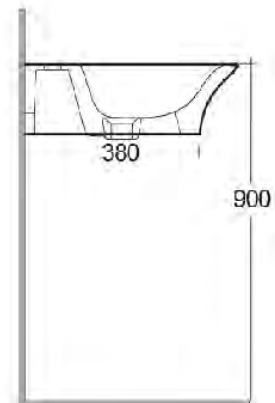

RAK-SENSATION

Lavabo | Sospeso

CODICE DIANFLEX 182-U100-65

RAK
CERAMICS

Scheda tecnica

Dimensioni: 650 x 460 mm

Peso: 17 Kg

Colore: bianco alpino

Forma: Ovale

Troppopieno: sì

Collezione: [RAK-SENSATION](#)

Codice	Nome
SENWB6501AWHA	SENSATION WASH BASIN WALL HUNG 65CM

Dimensions: All dimensions in mm tolerance $\pm 5\%$ for below 200mm and $\pm 3\%$ for above 200mm.

Note: Due to a continuing development programme to improve design and performance, the manufacturer reserves all rights to vary specifications without prior information.

Please note accessories are for photographic use only.