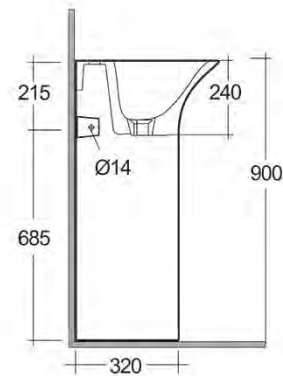

Scheda tecnica

Dimensioni: 600 x 380 mm

Peso: 11 Kg

Colore: bianco alpino

Forma: Ovale

Troppopieno: sì

Collezione: [RAK-SENSATION](#)

| Codice | Nome |
|---------------|---------------------------------------|
| SENCT6000AWHA | SENSATION WASH BASIN COUNTER TOP 60CM |

Dimensions: All dimensions in mm tolerance $\pm 5\%$ for below 200mm and $\pm 3\%$ for above 200mm.

Note: Due to a continuing development programme to improve design and performance, the manufacturer reserves all rights to vary specifications without prior information.

Please note accessories are for photographic use only.

RAK-SENSATION

Lavabo | Lavabo Free Standing

CODICE DIANFLEX 182-U113

RAK
CERAMICS

Scheda tecnica

Dimensioni: 550 x 460 mm

Peso: 40 Kg