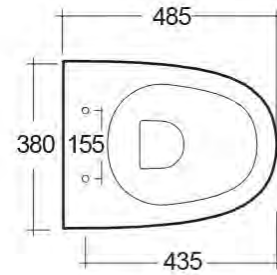

RAK-SENSATION W/HIDDEN FIXATIONS

Sospeso | WC

CODICE DIANFLEX 182-U411

RAK
CERAMICS