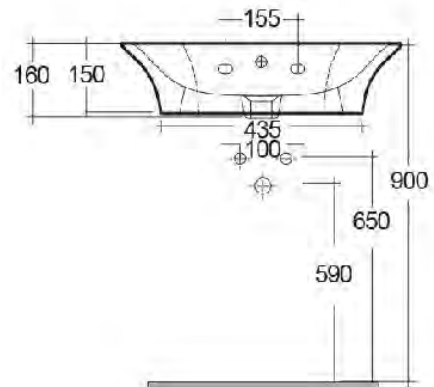

RAK-SENSATION

Lavabo | Sospeso

CODICE DIANFLEX 182-U100-60

RAK
CERAMICS

Scheda tecnica

Dimensioni: 600 x 460 mm

Peso: 16 Kg

Colore: bianco alpino

Forma: Ovale

Troppopieno: sì

Collezione: [RAK-SENSATION](#)

Codice	Nome
SENWB6001AWHA	SENSATION WASH BASIN WALL HUNG 60CM

Dimensions: All dimensions in mm tolerance $\pm 5\%$ for below 200mm and $\pm 3\%$ for above 200mm.

Note: Due to a continuing development programme to improve design and performance, the manufacturer reserves all rights to vary specifications without prior information.

Please note accessories are for photographic use only.